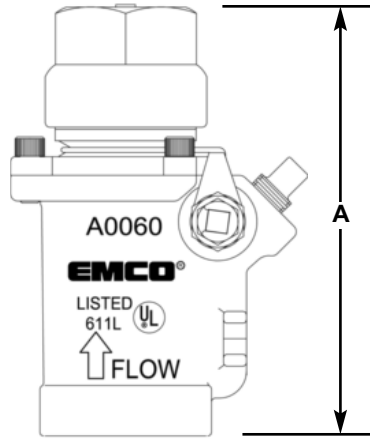

A0060 Shear Valve

**ATEX & UL
Approved**

- **Beefier Castings for Rugged Reliability**
- **Mounting Bolts Included**

**Stainless Steel Versions for E85,
DEF, Ultra Low Sulfur Diesel &
Biodiesel Blends up to B100**

EMCO WHEATON RETAIL CORPORATION

2300 Industrial Park Drive • Wilson, North Carolina 27893
252-243-0150 • 252-243-4603 (fax) • www.emcoretail.com

A0060

Emergency Shear Valve

Materials

Body: Cast Iron
 Spring: Stainless Steel
 Seal: Viton®

Viton® is a registered trademark of DuPont Dow Elastomers.

Approvals

UL MH6518

ATEX FTZÚ14ATEX0204

Guide Specification: Emergency shut off valve for installation under gasoline dispensing units. Incorporates a replaceable shear section and a heat sensitive fusible link assembly. Valve can be manually operated to facilitate dispenser maintenance and incorporates a 3/8" test port. Closing poppet assembly is positioned out of the fuel flow path to minimize pressure drop. The A0060 utilizes a standard three boss mounting arrangement. Available in single poppet and double poppet configurations.

Model No.	Stainless Steel	Description	Inlet	Outlet	Weight	SST Wt.	A	B
A0060-002	A0060-002S	1 1/2" Single Poppet	Female	Male	5.7 lbs.	6.4 lbs.	6.9"	2.2"
A0060-003	A0060-003S	1 1/2" Single Poppet	Female	Female	5.6 lbs.	6.3 lbs.	6.7"	1.7"
A0060-015	A0060-015S	1 1/2" Single Poppet	Female BSPT	Male BSPT	5.7 lbs.	6.4 lbs.	7.9"	3.2"
A0060-016	A0060-016S	1 1/2" Single Poppet	Female BSPT	Female BSPT	5.6 lbs.	6.3 lbs.	6.9"	2.2"
A0060-022	A0060-022S	1 1/2" Double Poppet	Female	Male	5.8 lbs.	6.7 lbs.	7.9"	3.2"
A0060-023	A0060-023S	1 1/2" Double Poppet	Female	Female	5.7 lbs.	6.4 lbs.	6.9"	2.2"
A0060-025	A0060-025S	1 1/2" Double Poppet	Female BSPT	Male BSPT	5.8 lbs.	6.7 lbs.	7.9"	3.2"
A0060-026	A0060-026S	1 1/2" Double Poppet	Female BSPT	Female BSPT	5.7 lbs.	6.4 lbs.	6.9"	2.2"