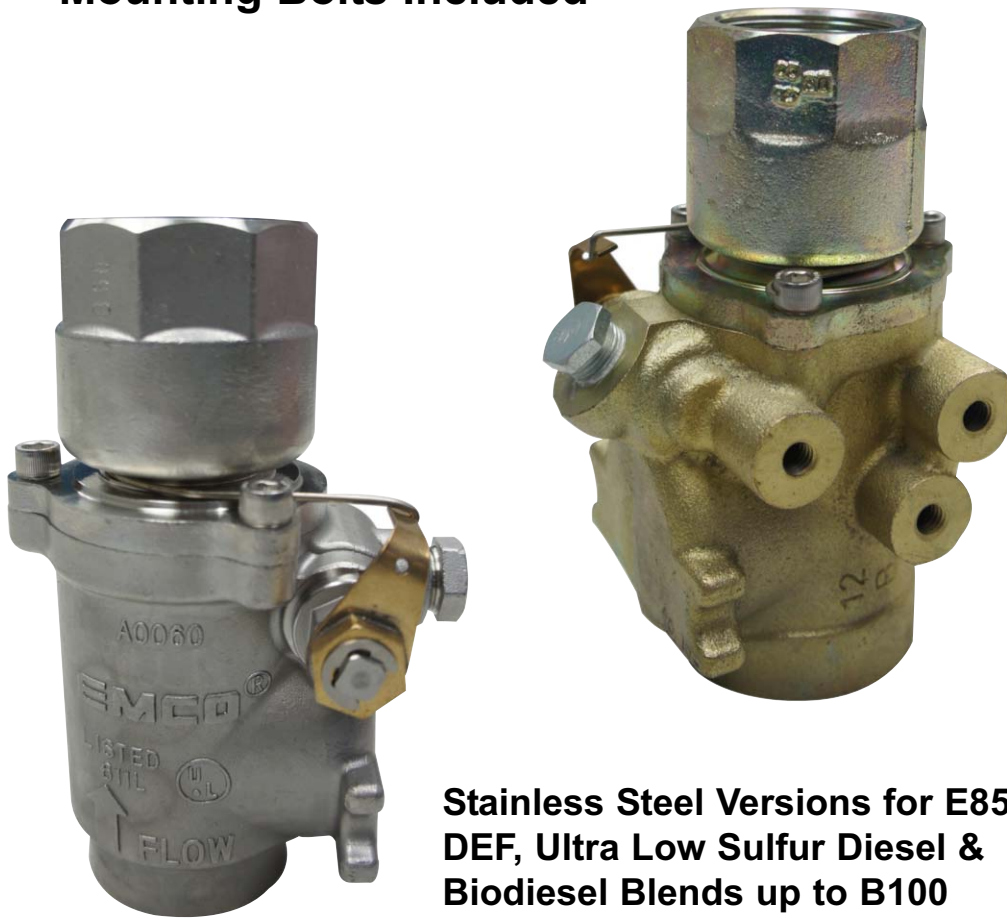

A0060 Shear Valve

**ATEX & UL
Approved**

- **Beefier Castings for Rugged Reliability**
- **Mounting Bolts Included**

**Stainless Steel Versions for E85,
DEF, Ultra Low Sulfur Diesel &
Biodiesel Blends up to B100**

EMCO WHEATON RETAIL CORPORATION

2300 Industrial Park Drive • Wilson, North Carolina 27893
252-243-0150 • 252-243-4603 (fax) • www.emcoretail.com

A0060

Emergency Shear Valve

Materials

Body: Cast Iron
 Spring: Stainless Steel
 Seal: Viton®

Viton® is a registered trademark of DuPont Dow Elastomers.

Approvals

UL MH6518

ATEX FTZÚ14ATEX0204

Guide Specification: Emergency shut off valve for installation under gasoline dispensing units. Incorporates a replaceable shear section and a heat sensitive fusible link assembly. Valve can be manually operated to facilitate dispenser maintenance and incorporates a 3/8" test port. Closing poppet assembly is positioned out of the fuel flow path to minimize pressure drop. The A0060 utilizes a standard three boss mounting arrangement. Available in single poppet and double poppet configurations.

Model No.	Stainless Steel	Description	Inlet	Outlet	Weight	SST Wt.	A	B
A0060-002	A0060-002S	1 1/2" Single Poppet	Female	Male	5.7 lbs.	6.4 lbs.	6.9"	2.2"
A0060-003	A0060-003S	1 1/2" Single Poppet	Female	Female	5.6 lbs.	6.3 lbs.	6.7"	1.7"
A0060-015	A0060-015S	1 1/2" Single Poppet	Female BSPT	Male BSPT	5.7 lbs.	6.4 lbs.	7.9"	3.2"
A0060-016	A0060-016S	1 1/2" Single Poppet	Female BSPT	Female BSPT	5.6 lbs.	6.3 lbs.	6.9"	2.2"
A0060-022	A0060-022S	1 1/2" Double Poppet	Female	Male	5.8 lbs.	6.7 lbs.	7.9"	3.2"
A0060-023	A0060-023S	1 1/2" Double Poppet	Female	Female	5.7 lbs.	6.4 lbs.	6.9"	2.2"
A0060-025	A0060-025S	1 1/2" Double Poppet	Female BSPT	Male BSPT	5.8 lbs.	6.7 lbs.	7.9"	3.2"
A0060-026	A0060-026S	1 1/2" Double Poppet	Female BSPT	Female BSPT	5.7 lbs.	6.4 lbs.	6.9"	2.2"