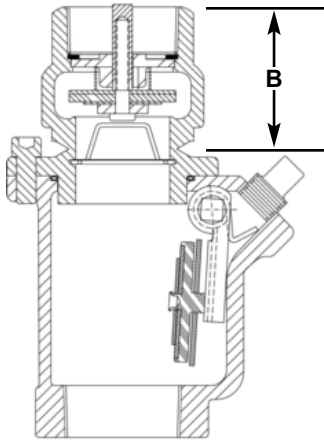

EMCO WHEATON RETAIL CORPORATION

2300 Industrial Park Drive • Wilson, North Carolina 27893
252-243-0150 • 252-243-4603 (fax) • www.emcoretail.com

A0060

Emergency Shear Valve

Materials

Body: Cast Iron
 Spring: Stainless Steel
 Seal: Viton®

Viton® is a registered trademark of DuPont Dow Elastomers.

Approvals

UL MH6518

ATEX FTZÚ14ATEX0204

Guide Specification: Emergency shut off valve for installation under gasoline dispensing units. Incorporates a replaceable shear section and a heat sensitive fusible link assembly. Valve can be manually operated to facilitate dispenser maintenance and incorporates a 3/8" test port. Closing poppet assembly is positioned out of the fuel flow path to minimize pressure drop. The A0060 utilizes a standard three boss mounting arrangement. Available in single poppet and double poppet configurations.

Model No.	Stainless Steel	Description	Inlet	Outlet	Weight	SST Wt.	A	B
A0060-002	A0060-002S	1 1/2" Single Poppet	Female	Male	5.7 lbs.	6.4 lbs.	6.9"	2.2"
A0060-003	A0060-003S	1 1/2" Single Poppet	Female	Female	5.6 lbs.	6.3 lbs.	6.7"	1.7"
A0060-015	A0060-015S	1 1/2" Single Poppet	Female BSPT	Male BSPT	5.7 lbs.	6.4 lbs.	7.9"	3.2"
A0060-016	A0060-016S	1 1/2" Single Poppet	Female BSPT	Female BSPT	5.6 lbs.	6.3 lbs.	6.9"	2.2"
A0060-022	A0060-022S	1 1/2" Double Poppet	Female	Male	5.8 lbs.	6.7 lbs.	7.9"	3.2"
A0060-023	A0060-023S	1 1/2" Double Poppet	Female	Female	5.7 lbs.	6.4 lbs.	6.9"	2.2"
A0060-025	A0060-025S	1 1/2" Double Poppet	Female BSPT	Male BSPT	5.8 lbs.	6.7 lbs.	7.9"	3.2"
A0060-026	A0060-026S	1 1/2" Double Poppet	Female BSPT	Female BSPT	5.7 lbs.	6.4 lbs.	6.9"	2.2"