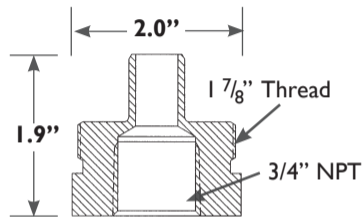

# 563639 Adapter

The Emco Wheaton 563639 Adapter allows you to retrofit a balance dispenser to use  $\frac{3}{4}$ " NPT conventional hanging hardware.

The Emco Wheaton 563639AST Adapter allows you to retrofit a vacuum assist dispenser to use  $\frac{3}{4}$ " NPT conventional hanging hardware. The adapter is a one-piece assembly.

## Material

Body: Aluminum  
O-rings: Buna

Model No.	Oz.
563639	4.0
563639AST	3.2

563639

563639AST