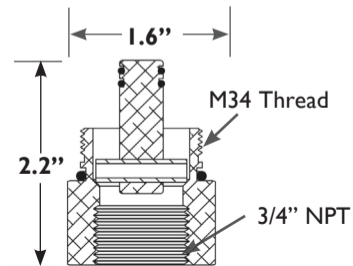

# 563639 Adapter

The Emco Wheaton 563639 Adapter allows you to retrofit a balance dispenser to use  $\frac{3}{4}$ " NPT conventional hanging hardware.

The Emco Wheaton 563639AST Adapter allows you to retrofit a vacuum assist dispenser to use  $\frac{3}{4}$ " NPT conventional hanging hardware. The adapter is a one-piece assembly.

## Material

Body: Aluminum  
O-rings: Buna

Model No.	Oz.
563639	4.0
563639AST	3.2

563639

563639AST