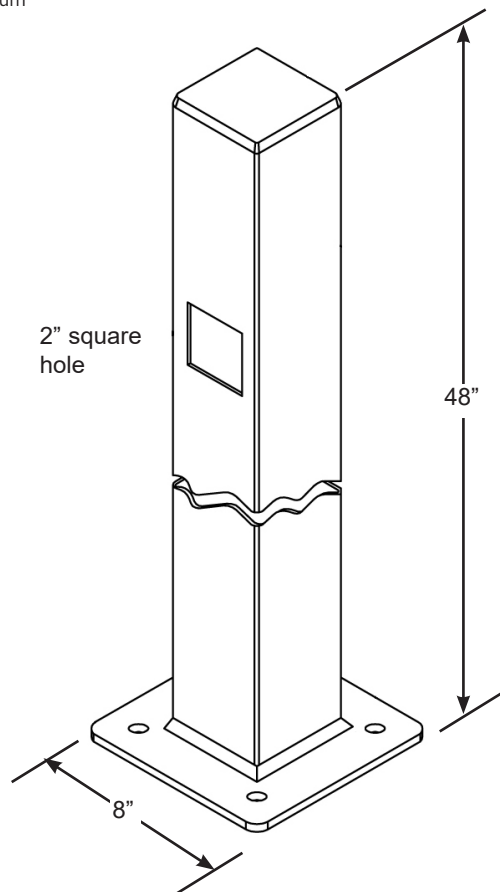

Fuel Stop Switch Pedestal

A0729 E-Stop Switch Pedestal

The Emco Wheaton A0729-048 E-Stop Switch Pedestal is designed for emergency shut-off switches. A hole in the base provides wiring access. Welded aluminum construction. Tiger series 38 super durable powder coating in anodized silver, meets AAMA 2604 compliance providing corrosion and weather resistance in marine and other harsh environments. UV resistant for five years in Florida exposure. E-stop and sign not included.

Material

Pedestal: Powder coated aluminum

Base: Powder coated aluminum

Model No.	Height	Lbs.
A0729-048	48"	11.5

Custom sizes available