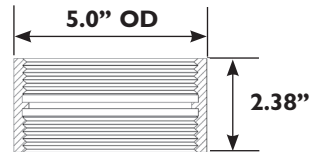

**A7904-004
Merchant
Steel Coupling**