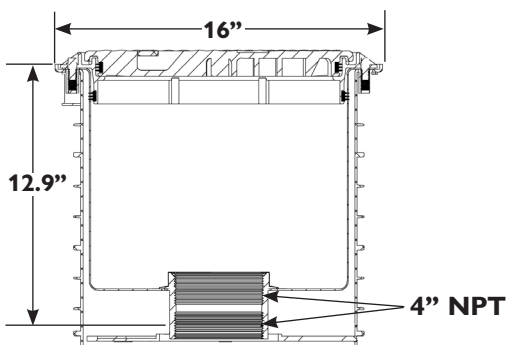

Spill Containment

Special Applications

Stainless Steel

Evolution

DEF

Replaceable Double Wall Stainless Steel

Screw-On

Model No.	Description
A1005-518GW2DEF	DW all stainless steel, welded base, stainless steel 4" female to 2" male NPT fitting, blue stainless steel rim/composite lid w/DEF ID tag
A1005-518GW2FDEF	DW all stainless steel, welded base, stainless steel 4" female to 2" female NPT fitting, blue stainless steel rim/composite lid w/DEF ID tag

Replaceable Single Wall Stainless Steel

Screw-On

Model No.	Description
A1005-518AW2DEF	SW all stainless steel, welded base, blue stainless steel rim/composite lid w/DEF ID tag

■ ULC Listed MH21149
Florida DEP EQ-524

Replaceable Single Wall Stainless Steel

Screw-On

Model No.	Description
A1005-518AW-DEF	SW all stainless steel, welded base, blue stainless steel rim/composite lid w/DEF ID tag

Replaceable Single Wall Stainless Steel

Slip-On

Model No.	Description
A1005-517AW-DEF	SW all stainless steel, blue stainless steel rim/composite lid w/DEF ID tag