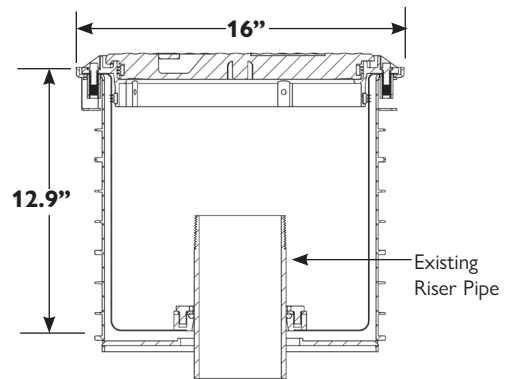

Spill Containment

Special Applications

Stainless Steel

Evolution

DEF

Replaceable Double Wall Stainless Steel

Screw-On

Model No.	Description
A1005-518GW2DEF	DW all stainless steel, welded base, stainless steel 4" female to 2" male NPT fitting, blue stainless steel rim/composite lid w/DEF ID tag
A1005-518GW2FDEF	DW all stainless steel, welded base, stainless steel 4" female to 2" female NPT fitting, blue stainless steel rim/composite lid w/DEF ID tag

Replaceable Single Wall Stainless Steel

Screw-On

Model No.	Description
A1005-518AW2DEF	SW all stainless steel, welded base, blue stainless steel rim/composite lid w/DEF ID tag

■ ULC Listed MH21149
Florida DEP EQ-524

Replaceable Single Wall Stainless Steel

Screw-On

Model No.	Description
A1005-518AW-DEF	SW all stainless steel, welded base, blue stainless steel rim/composite lid w/DEF ID tag

Replaceable Single Wall Stainless Steel

Slip-On

Model No.	Description
A1005-517AW-DEF	SW all stainless steel, blue stainless steel rim/composite lid w/DEF ID tag