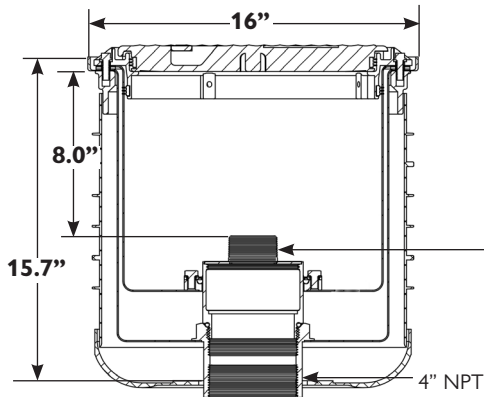

Spill Containment

Special Applications

Stainless Steel

Evolution

DEF

Replaceable Double Wall Stainless Steel

Screw-On

Model No.	Description
A1005-518GW2DEF	DW all stainless steel, welded base, stainless steel 4" female to 2" male NPT fitting, blue stainless steel rim/composite lid w/DEF ID tag
A1005-518GW2FDEF	DW all stainless steel, welded base, stainless steel 4" female to 2" female NPT fitting, blue stainless steel rim/composite lid w/DEF ID tag

Replaceable Single Wall Stainless Steel

Screw-On

Model No.	Description
A1005-518AW2DEF	SW all stainless steel, welded base, blue stainless steel rim/composite lid w/DEF ID tag

■ ULC Listed MH21149
Florida DEP EQ-524

Replaceable Single Wall Stainless Steel

Screw-On

Model No.	Description
A1005-518AW-DEF	SW all stainless steel, welded base, blue stainless steel rim/composite lid w/DEF ID tag

Replaceable Single Wall Stainless Steel

Slip-On

Model No.	Description
A1005-517AW-DEF	SW all stainless steel, blue stainless steel rim/composite lid w/DEF ID tag