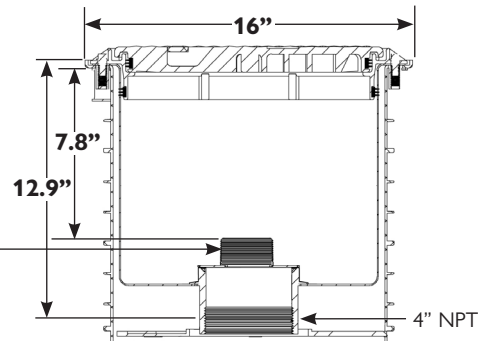

Spill Containment

Special Applications

Stainless Steel

Evolution

DEF

Replaceable Double Wall Stainless Steel

Screw-On

Model No.	Description
A1005-518GW2DEF	DW all stainless steel, welded base, stainless steel 4" female to 2" male NPT fitting, blue stainless steel rim/composite lid w/DEF ID tag
A1005-518GW2FDEF	DW all stainless steel, welded base, stainless steel 4" female to 2" female NPT fitting, blue stainless steel rim/composite lid w/DEF ID tag

Replaceable Single Wall Stainless Steel

Screw-On

Model No.	Description
A1005-518AW2DEF	SW all stainless steel, welded base, blue stainless steel rim/composite lid w/DEF ID tag

■ ULC Listed MH21149
Florida DEP EQ-524

Replaceable Single Wall Stainless Steel

Screw-On

Model No.	Description
A1005-518AW-DEF	SW all stainless steel, welded base, blue stainless steel rim/composite lid w/DEF ID tag

Replaceable Single Wall Stainless Steel

Slip-On

Model No.	Description
A1005-517AW-DEF	SW all stainless steel, blue stainless steel rim/composite lid w/DEF ID tag