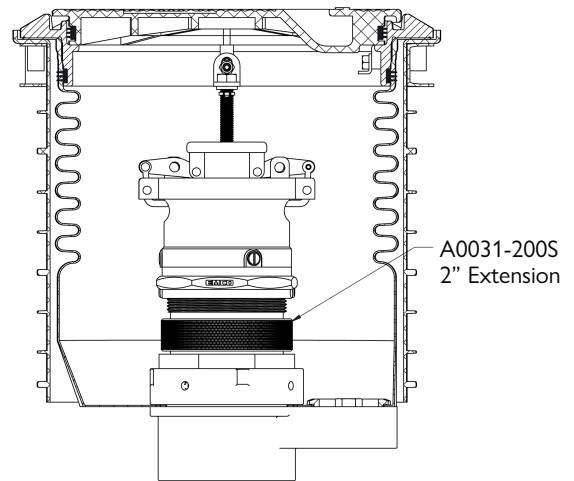

A0031-200S

Stainless Steel Riser Adapter Extension

RAISES THE ADAPTER
2" CLOSER TO GRADE

- Accommodates new and retrofit spill containment
- Stainless steel construction
- 4" NPSM threads, top and bottom
- Flat gasket seals against male thread of riser