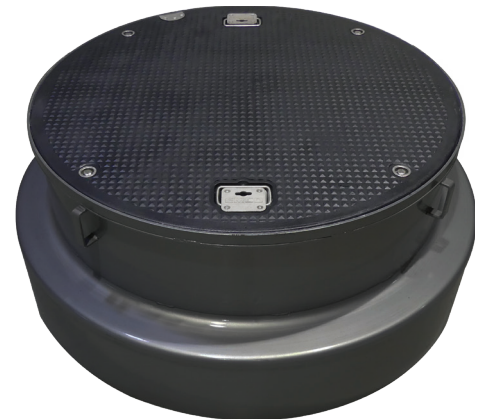

All composite manholes are available with Type 304 stainless steel rim and skirt.

Model Number	Style	Lid Dia. A	Overall Dia. B	Clear Hole C	Skirt ID D	Overall Ht. E
A0716-018SS	18" Lay-in	17.0"	17.6"	15.6"	15.9"	13.0"
A0716-039SS	39" Lay-in	39.5"	40.4"	37.8"	38.3"	13.0"
A0716-042SS	42" Lay-in	43.8"	44.6"	42.0"	42.5"	13.0"
A0716-044SS	44" Lay-in	44.3"	45.1"	42.5"	43.1"	13.0"

For cam-lock versions, add a "C" to the end of the part number.

A0716-018SS
18" Lay-in

Wedding Cake Assemblies

Installs over containment sump

A0716-039SSC
39" Cam-Lock

Model Number	Style	Lid Dim. A	Clear Hole Dim. B	Skirt ID C	Height D	Height E
A0716-042CW	42" Cam Lock	43.75"	41.57"	52"	10.10"	21.25"
A0716-042CDW*	42" Cam Lock w/D-Seal	43.75"	41.38"	52"	10.10"	22.16"
A0716-044CW	44" Cam Lock	44.25"	42.25"	52"	10.10"	21.25"
A0716-044CDW*	44" Cam Lock w/D-Seal	44.25"	42.06"	52"	10.10"	22.16"