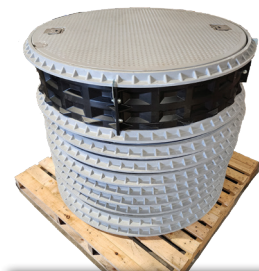

Typical Summer day

Greyline composite lids are interchangeable with existing Emco black composite lids.

Composite Rim

A0716 manholes are available with a black painted hot rolled steel rim or a lightweight, robust composite rim made from the same material as the A0716 Manhole lid. Composite rims are available in the 44" sizes, black or grey in color, for Lay-in and water resistant Cam-lock styles. Bolt down and water-tight cam-lock are not available with the composite rim.

Poly Skirt

A0716 manholes are available with a black painted hot rolled steel skirt or a rigid, heavy-duty Poly skirt. Poly Skirts are available for any 44" A0716 manhole. **Add the suffix "-HDPE" to any applicable A0716 part number to order your manhole with Poly skirt.**

TRADITIONAL SHIPPING

4 units
44"x44"x48"

COMPACT SHIPPING

10 units
52"x52"x47"

The nesting skirt design allows for compact shipping and lightweight lifting. **Add the suffix "-HDPEB" to the end of any applicable A0716 part number to order your manhole with Poly skirt and compact shipping.**