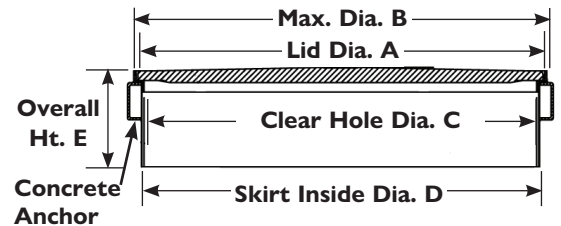

Seal Options	Model Number	Size	Style	Rim/Lid Color	Lid Dia. "A"	Overall Dia. "B"	Clear Hole I.D. "C"	Skirt I.D. "D"	Overall Ht. "E"
Ribbed Seal, Water-resistant	A0716-018C	18"	Cam Lock	Black	17.0"	19.1"	15.1"	17.5"	10.6"
	A0716-018CL	18"	Lid Only Cam Lock	Black	17.0"	--	--	--	--
	A0716-018CWL	18"	Lid Only White Cam Lock	Black	17.0"	--	--	--	--
	A0716-039C	39"	Cam Lock	Black	39.5"	40.3"	36.9"	38.3"	10.3"
	A0716-039CL	39"	Lid Only Cam Lock	Black	39.5"	--	--	--	--
	A0716-042C	42"	Cam Lock	Black	43.8"	44.6"	41.0"	42.5"	10.3"
	A0716-042CL	42"	Lid Only Cam Lock	Black	43.8"	--	--	--	--
	A0716-044C	44"	Cam Lock	Black	44.3"	44.9"	41.9"	42.9"	10.3"
	A0716-044CL	44"	Lid Only Cam Lock	Black	44.3"	--	--	--	--

Seal Options	Model Number	Size	Style	Rim/Lid Color	Lid Dia. "A"	Overall Dia. "B"	Clear Hole I.D. "C"	Skirt I.D. "D"	Overall Ht. "E"
D-Seal, Water-tight	A0716-024CD	24"	Cam Lock w/D-Seal	Black	24.0"	29.5"	22.0"	25.2"	10.0"
	A0716-039CD	39"	Cam Lock w/D-Seal	Black	39.5"	40.4"	36.8"	38.3"	11.1"
	A0716-042CD	42"	Cam Lock w/D-Seal	Black	43.8"	44.6"	41.0"	42.5"	11.1"
	A0716-044CD	44"	Cam Lock w/D-Seal	Black	44.3"	44.9"	41.8"	43.7"	11.1"

*Most common variant
Custom skirt heights available upon request