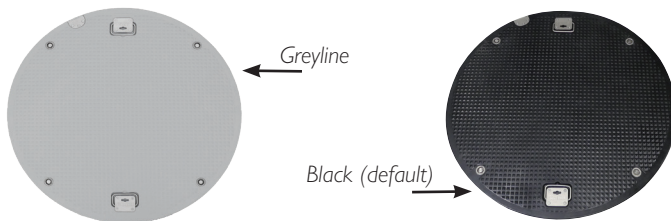

A0716 Customization Options:

- Black or grey colorway
- Black painted hot rolled steel rim or heavy duty composite rim in black or grey
- Black painted hot rolled steel skirt or rigid black Poly skirt

A0716 manholes are constructed with a black painted hot rolled steel rim and skirt and a black composite lid by default.

*Most common variant
Custom skirt heights available upon request

Tools:

A0081-004CL
Cam-Lock Wrench

569427
Euro Lift Handle

All composite manholes require a 3/4" socket for installation and maintenance.

Replacement Parts

Emco composite manholes are available in an array of different options. Read more about our A0716 customizations below.

Greyline

A0716 manhole lids are available in Black or Grey for all sealing options of the 44" manholes.

Typical Summer day

Greyline composite lids are interchangeable with existing Emco black composite lids.

Composite Rim

A0716 manholes are available with a black painted hot rolled steel rim or a lightweight, robust composite rim made from the same material as the A0716 Manhole lid. Composite rims are available in the 44" sizes, black or grey in color, for Lay-in and water resistant Cam-lock styles. Bolt down and water-tight cam-lock are not available with the composite rim.