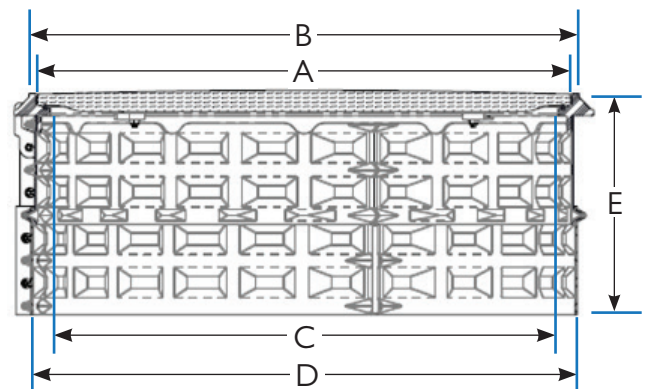

Seal Options	Model Number	Size	Style	Rim/Lid Color	Lid Dia. "A"	Overall Dia. "B"	Clear Hole I.D. "C"	Skirt I.D. "D"	Overall Ht. "E"
Cam-Lock 	A0716-044CN	44"	Cam-Lock	Black	44.3"	45.7"	42.1"	42.9"	10.9"
	A0716-044CNT	44"	Cam-Lock Tall Skirt	Black	44.3"	45.7"	42.1"	42.9"	18.4"
	A0716-044CL	44"	Lid Only Cam-Lock	Black	44.3"	--	--	--	--

Greyline

Seal Options	Model Number	Size	Style	Rim/Lid Color	Lid Dia. "A"	Overall Dia. "B"	Clear Hole I.D. "C"	Skirt I.D. "D"	Overall Ht. "E"
Lay-In 	A0716-044G	44"	Lay-in	Grey	44.3"	45.7"	42.1"	42.9"	10.9"
	A0716-044GT	44"	Lay-in Tall Skirt	Grey	44.3"	45.7"	42.1"	42.9"	18.4"
	A0716-044LIDG	44"	Lid Only Lay-in	Grey	44.3"	--	--	--	--

Seal Options	Model Number	Size	Style	Rim/Lid Color	Lid Dia. "A"	Overall Dia. "B"	Clear Hole I.D. "C"	Skirt I.D. "D"	Overall Ht. "E"
Cam-Lock 	A0716-044CG	44"	Cam-Lock	Grey	44.3"	45.7"	42.1"	42.9"	10.9"
	A0716-044CGT	44"	Cam-Lock Tall Skirt	Grey	44.3"	45.7"	42.1"	42.9"	18.4"
	A0716-044CLG	44"	Lid Only Cam-Lock	Grey	44.3"	--	--	--	--

Replacement Parts

Model No.	Description
496379	Composite Rim Seal, Water-Resistant
494781K	Cam-Lock Assembly
496378	HDPE Skirt Extension Kit

Shown above is the stacked, double-height skirt.