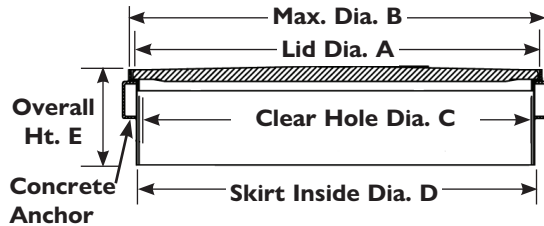

Wedding Cake Assemblies

Installs over containment sump