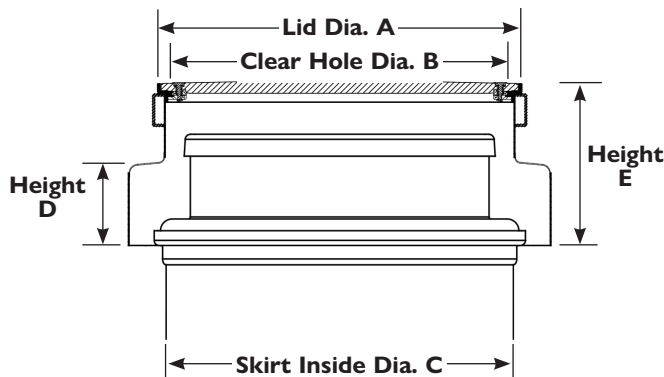

All composite manholes are available with Type 304 stainless steel rim and skirt.

Model Number	Style	Lid Dia. A	Overall Dia. B	Clear Hole C	Skirt ID D	Overall Ht. E
A0716-018SS	18" Lay-in	17.0"	17.6"	15.6"	15.9"	13.0"
A0716-039SS	39" Lay-in	39.5"	40.4"	37.8"	38.3"	13.0"
A0716-042SS	42" Lay-in	43.8"	44.6"	42.0"	42.5"	13.0"
A0716-044SS	44" Lay-in	44.3"	45.1"	42.5"	43.1"	13.0"

For cam-lock versions, add a "C" to the end of the part number.

A0716-018SS
18" Lay-in

Wedding Cake Assemblies

Installs over containment sump

A0716-039SSC
39" Cam-Lock

Model Number	Style	Lid Dim. A	Clear Hole Dim. B	Skirt ID C	Height D	Height E
A0716-042CW	42" Cam Lock	43.75"	41.57"	52"	10.10"	21.25"
A0716-042CDW*	42" Cam Lock w/D-Seal	43.75"	41.38"	52"	10.10"	22.16"
A0716-044CW	44" Cam Lock	44.25"	42.25"	52"	10.10"	21.25"
A0716-044CDW*	44" Cam Lock w/D-Seal	44.25"	42.06"	52"	10.10"	22.16"