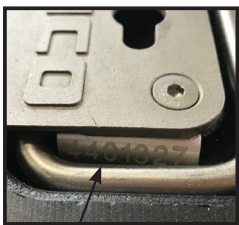

Serial Number