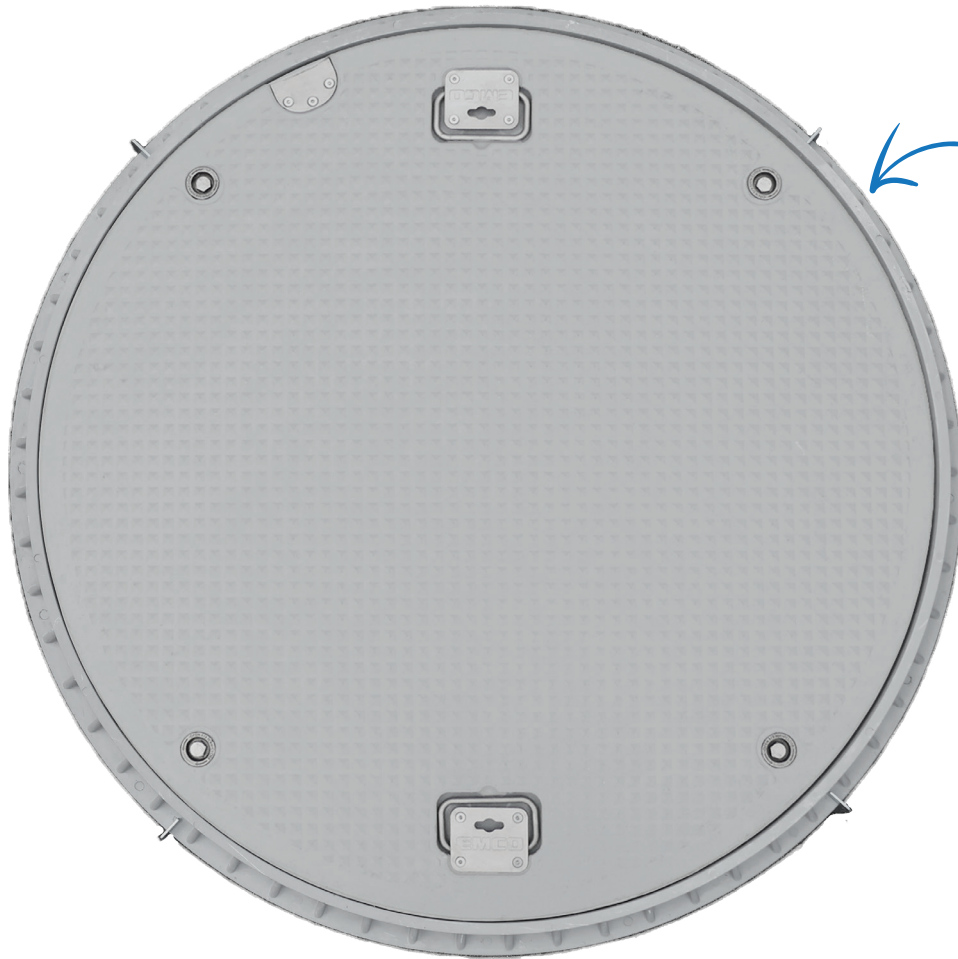

## A0716 COMPOSITE MANHOLES GREYLINE

Composite  
Lid & Rim

Super Rigid  
Poly Skirt

## A0716 COMPOSITE MANHOLES GREYLINE

Typical Summer Day

The new grey color variant reflects more sunlight keeping lids cooler and easier to handle.

The new Greyline composite lids are interchangeable with existing Emco black composite lids.

The nesting skirt design allows for compact shipping, lightweight lifting, and field upgradeable heights.

The Emco Wheaton A0716 Composite Manhole is designed with lightweight, slip-resistant composite manhole covers, using the latest manufacturing technology to ensure porosity-free molding, and compact, homogeneous distribution of reinforcing fiber.

- Meets AASHTO H20 Wheel Loading
- Non-skid surface
- Stainless steel cam-lock fittings; field replaceable
- Stainless steel pry bar cleat
- Lightweight, heavy-duty composite grey rim color matched to manhole covers
- Domed top construction to shed water
- Two stainless steel dual handles: spring-loaded and key-lift
- Cam-lock option features a water-resistant D-seal to prevent lifting.