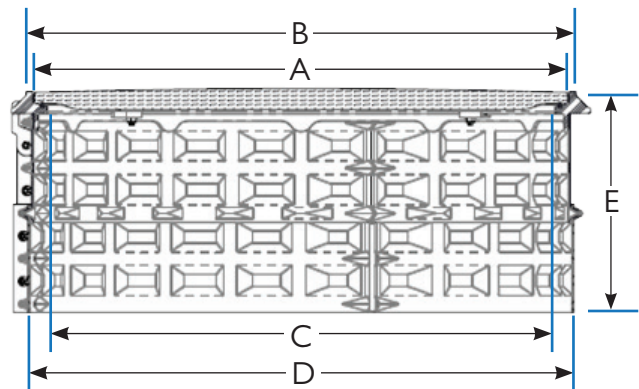

Poly sections are stackable to make a double height skirt.