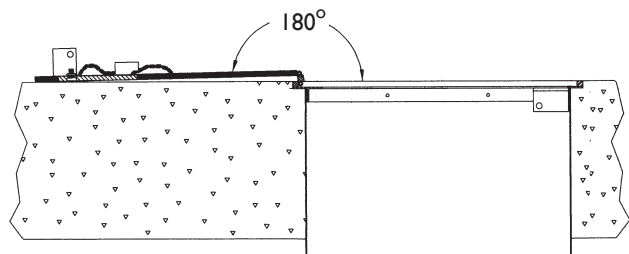

A0717-736VWL

A0717-724VW

The Emco Wheaton A0717 square manhole provides ease of access to a variety of tank hardware and monitoring equipment.

All Square Manholes

- 3/8" heavy duty diamond plate lid
- 16 gauge steel skirt
- Meets AASHTO H20 wheel loading

The 24" and 30" vaults are reinforced with 2"x2"x1/4" steel angle

The 36" and 48" vaults are reinforced with cross bracing of 3" structural steel channel

Locking Vault Manholes

- Double hinged lid opens and folds back to 180°
- Lock-access lid permanently fastened with anti-theft chain; secured with single pinned bolt