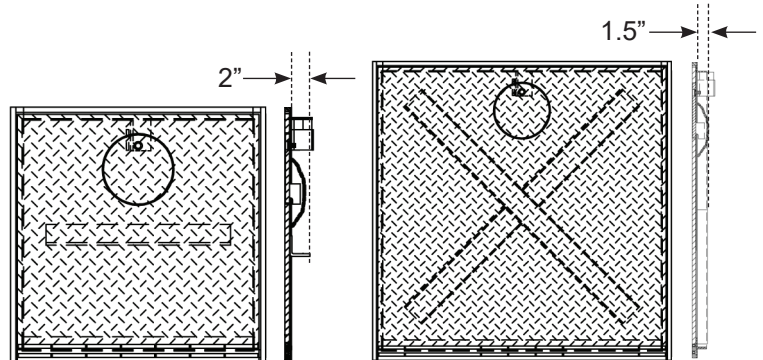

A0717-736VWL

A0717-724VW

The Emco Wheaton A0717 square manhole provides ease of access to a variety of tank hardware and monitoring equipment.

All Square Manholes

- 3/8" heavy duty diamond plate lid
- 16 gauge steel skirt
- Meets AASHTO H20 wheel loading

The 24" and 30" vaults are reinforced with 2"x2"x1/4" steel angle

The 36" and 48" vaults are reinforced with cross bracing of 3" structural steel channel

Locking Vault Manholes

- Double hinged lid opens and folds back to 180°
- Lock-access lid permanently fastened with anti-theft chain; secured with single pinned bolt