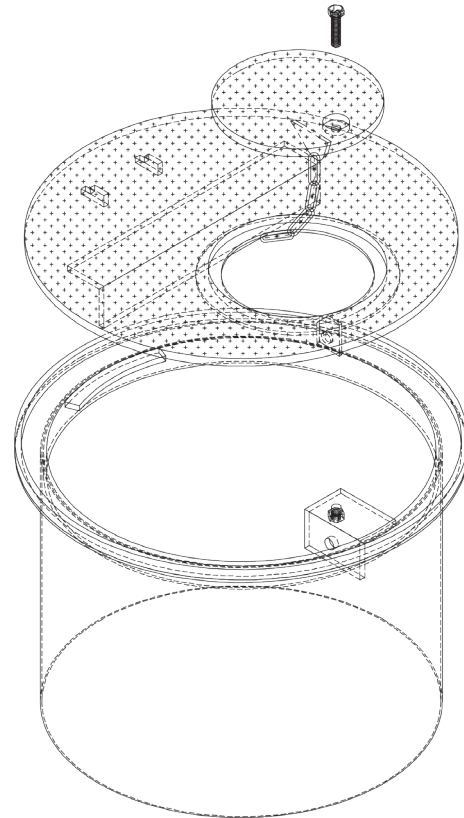

New! Round Vault Design

Benefits of Round Vault Compared to Square Vault

- Smaller surface area
- Stronger
- Lower lid weight
- Same lockable features as a square vault

Model No.	Description	Overall Ht.
A0717-818VWA	18" Bolt-down Round Vault	12.6"
A0717-818VW	18" Bolt-down Round Vault	18.6"
A0717-818VWD	18" Bolt-down Round Vault	24.6"
A0717-824VWA	24" Bolt-down Round Vault	18.6"
A0717-824VW	24" Bolt-down Round Vault	24.6"