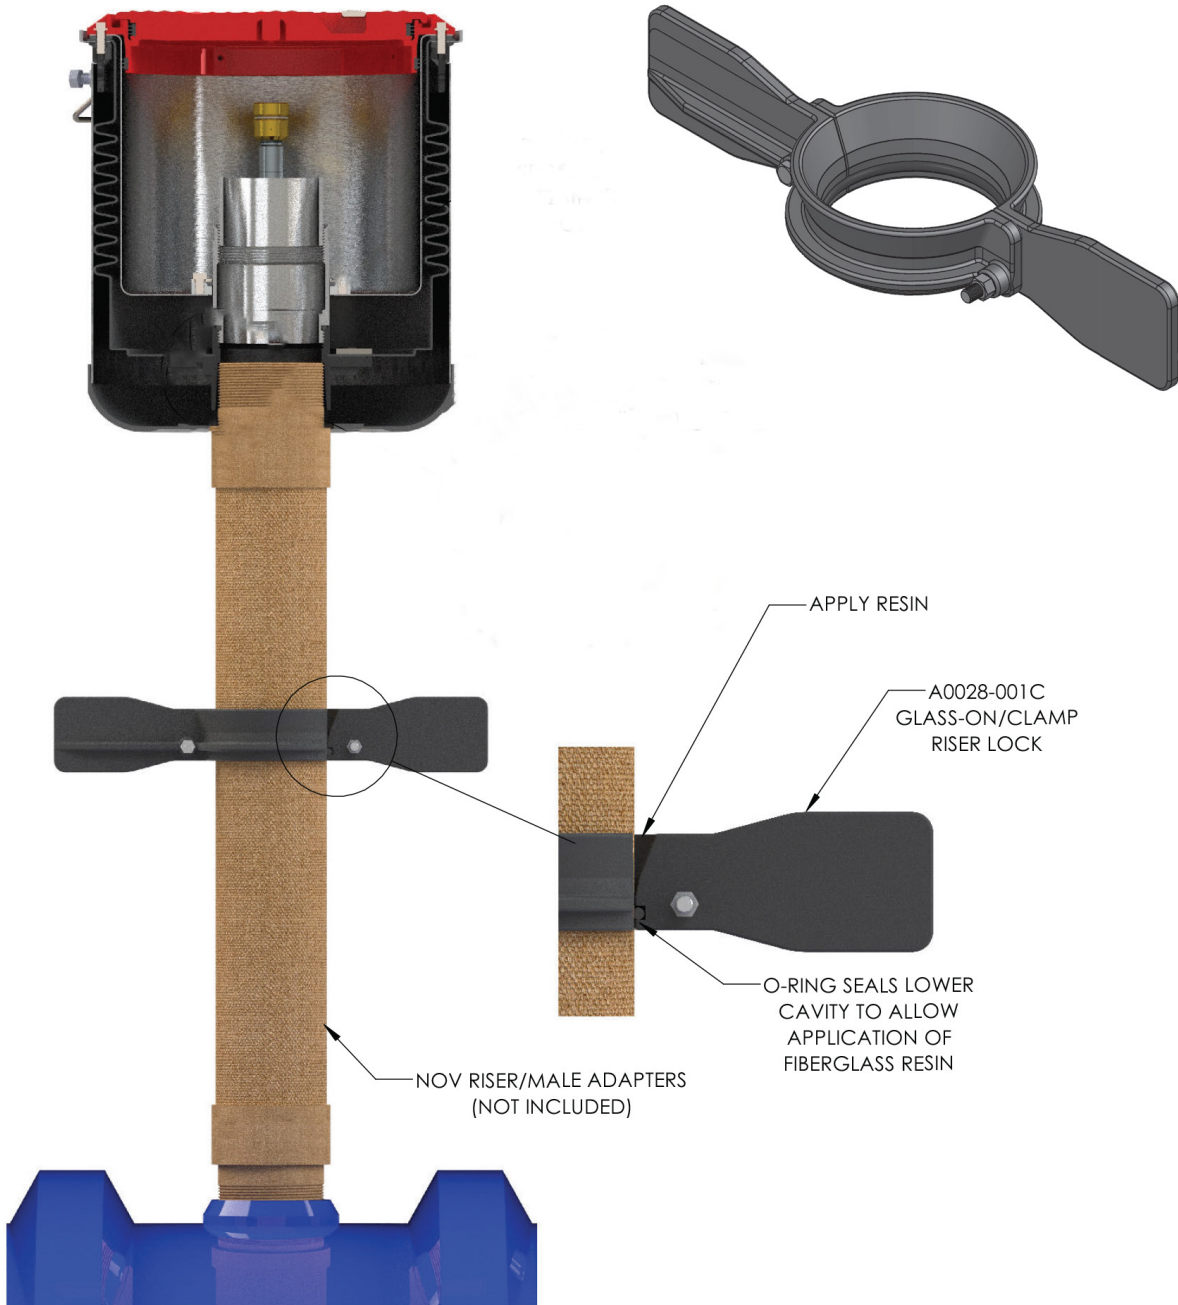

# A0028-001C Glass-On Riser Lock For NOV Riser Pipes

## Prevents Riser from Backing out of Tank

**Emco Wheaton Retail Corporation**

2300 Industrial Park Drive • Wilson, North Carolina 27893 • 252-243-0150 • 252-243-4603 (fax) • emcoretail.com