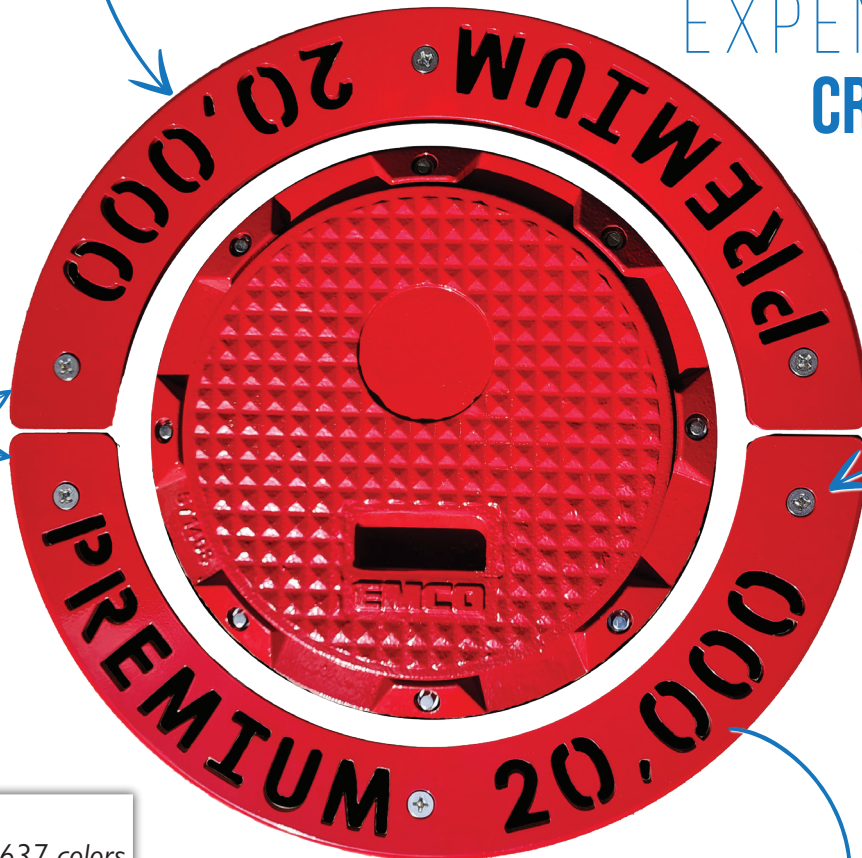

## ELIMINATE EXPENSIVE CROSS DROPS!

The beveled edge & countersunk bolts mitigate snow plow damage.

Part number includes two half-ring markers

All installation hardware is included.

All Circular ID Rings are Powdercoated to API RP1637 colors

### Generic Part Numbers: Aluminum, 17" ID/23" OD

Part No.	Grade Text	Color
A0995- A001	REGULAR	WHITE
A0995- A002	PREMIUM	RED
A0995- A003	DIESEL	YELLOW
A0995- A004	VAPOR RECOVERY	ORANGE
A0995- A005	MIDGRADE	BLUE
A0995- A006	E85	BRONZE
A0995- A007	E15	BRONZE
A0995- A008	TANK MONITOR	WHITE
A0995- A009	DEF	BLUE
A0995- A010	KEROSENE	BROWN

Generic models do not include gallonage text; instead, grade text is repeated.

### Customized Part Numbers:

Available in Aluminum or Stainless Steel. Grade text, Gallonage text, size, and color are fully customizable.

Scan to visit our website and fill out the A0995 Circular ID Ring Customization form.